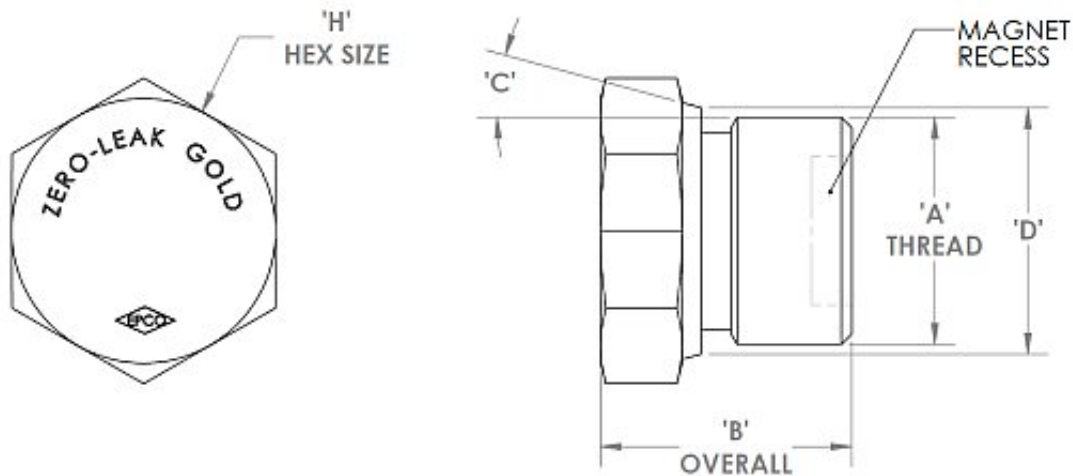

Zero-Leak Gold® Magnetic metric hex-head plugs

thread port plugs which are interchangeable in plugs used in ISO 6149 standard ports.

Reference Dimensions
(10/2/2013)

EPCO PART NO.			TUBE SIZE	"A" METRIC THREAD	"B" +0.50 -0.50	"C" +0 -1/2	"D" +0.15 -0.00	"I" HEX SIZE	O-RING SIZE	MAGNET*	
12L14 Steel	316 Stainless	6000 Series Alum								SIZE	TYPE
MH-S01M	MH-SS01M	MH-A01M	3MM	M5 x 0.8	11.0	12°	5.70	7.0	3.0mm x 1.0		
MH-S02M	MH-SS02M	MH-A02M	5MM	M8 x 1.0	12.0	12°	8.85	10.0	5.0mm x 1.5		
MH-S03M	MH-SS03M	MH-A03M	6MM	M10 x 1.0	12.0	12°	10.85	12.0	7.0mm x 1.5		
MH-S04M	MH-SS04M	MH-A04M	8MM	M12 x 1.5	16.0	15°	13.55	15.0	9.0mm x 2.0		
MH-S05M	MH-SS05M	MH-A05M	10MM	M14 x 1.5	16.0	15°	15.55	17.0	11.0mm x 2.0		
MH-S06M	MH-SS06M	MH-A06M	12MM	M16 x 1.5	19.0	15°	17.55	19.0	13.0mm x 2.0		
MH-S07M	MH-SS07M	MH-A07M	14MM	M18 x 1.5	20.0	15°	19.55	21.0	15.0mm x 2.0		
MH-S08M	MH-SS08M	MH-A08M	18MM	M22 x 1.5	21.0	15°	23.55	25.0	19.0mm x 2.0		
MH-S09M	MH-SS09M	MH-A09M	20MM	M27 x 1.5	24.0	15°	29.15	32.0	24.0mm x 2.5		
MH-S10M	MH-SS10M	MH-A10M	20MM	M27 x 2.0	24.0	15°	29.15	32.0	24.0mm x 2.5		
MH-S11M	MH-SS11M	MH-A11M	22MM	M33 x 1.5	24.0	15°	35.15	37.0	30.0mm x 2.5		
MH-S12M	MH-SS12M	MH-A12M	22MM	M33 x 2.0	24.0	15°	35.15	37.0	30.0mm x 2.5		
MH-S13M	MH-SS13M	MH-A13M	25MM	M42 x 1.5	25.0	15°	44.15	50.0	39.0mm x 2.5		
MH-S14M	MH-SS14M	MH-A14M	25MM	M42 x 2.0	25.0	15°	44.15	50.0	39.0mm x 2.5		
MH-S15M	MH-SS15M	MH-A15M	35MM	M50 x 2.0	28.0	15°	52.15	54.0	47.0mm x 2.5		
MH-S16M	MH-SS16M	MH-A16M	45MM	M60 x 2.0	31.0	15°	62.15	64.0	57.0mm x 2.5		